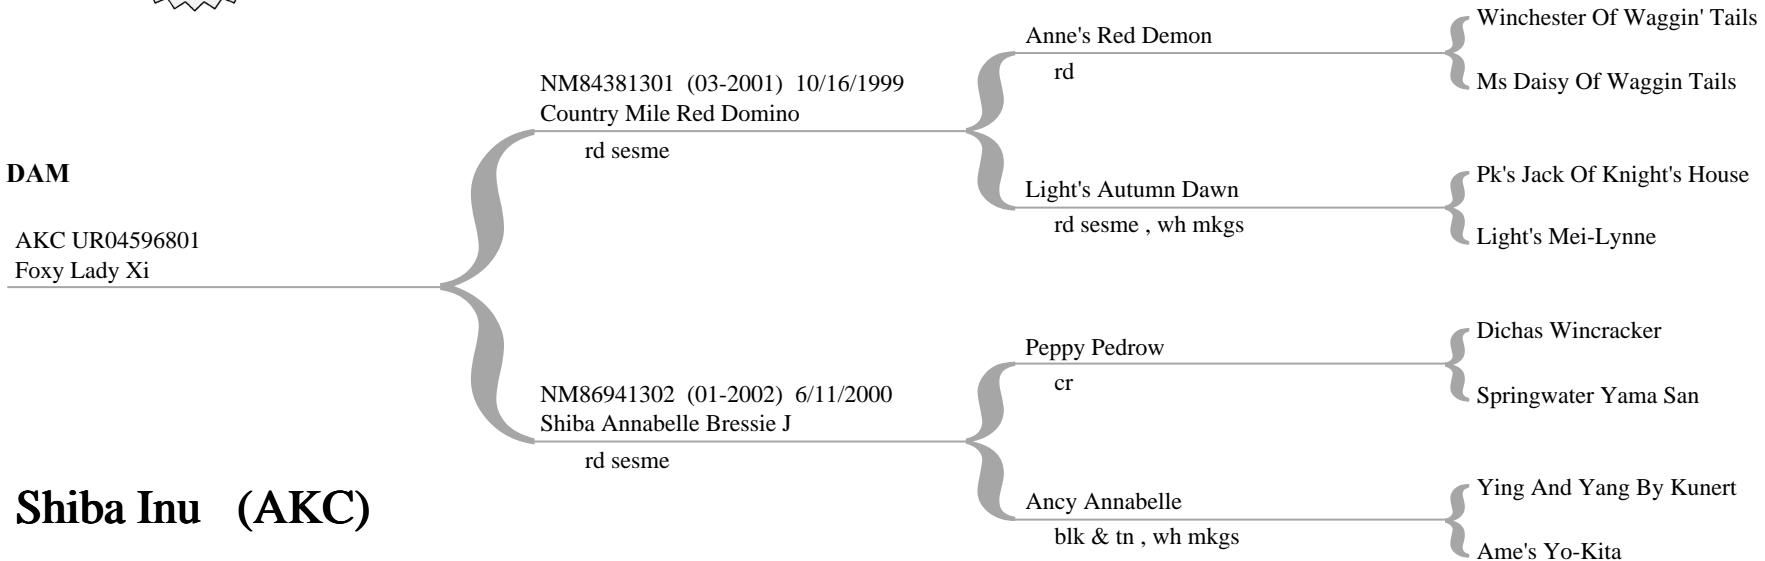

# Certificate of Pedigree

Name: Lil Bear Shink  
Color: rd  
Sex: M  
Whelp Date: 9/5/2008

Reg No. NP30337002  
Breeder:  
Micro Chip:  
DNA #:

## SIRE

## DAM

**Shiba Inu (AKC)**